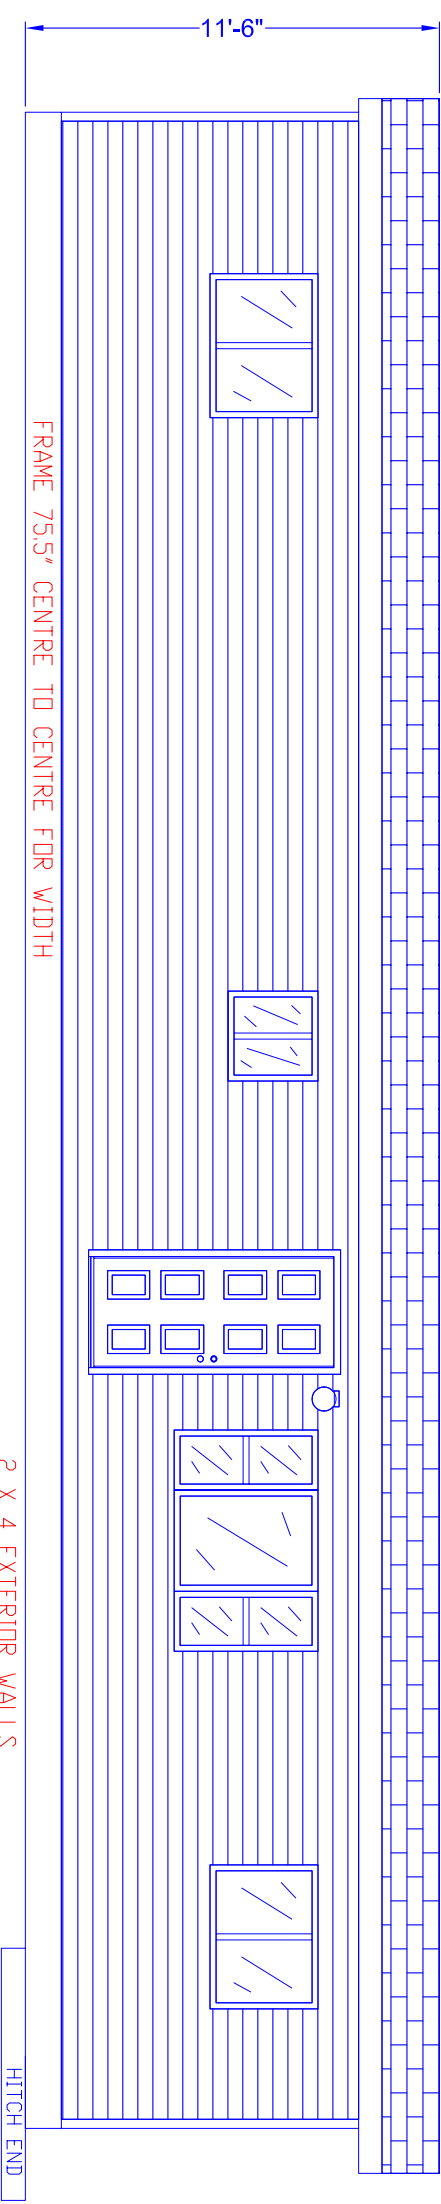

3/12 ROOF PITCH  
 4" ROOF OVERHANG  
 6" FASCIA

SOME ITEMS SHOWN MAY BE OPTIONAL.  
 GRANDDEUR HOUSING LTD. RESERVES THE RIGHT TO CHANGE OR ALTER FLOOR PLANS AND SPECIFICATIONS WITHOUT NOTICE OR OBLIGATION.

		Drawing By: <b>John Toews</b>		Rev: <b>1</b>		Built for: <b>Rental Stock</b>		TITLE: <b>Floor Plan</b>	
Date: <b>11/17/04</b>		Scale: <b>3/16" = 1'-0"</b>		Dealer Signature:		Dealer Signature:		LOCATION: <b>Ont.</b>	
Dealer: <b>Armstrong Modular Homes</b>		Checked By:		Customer Signature:		MODEL No:			