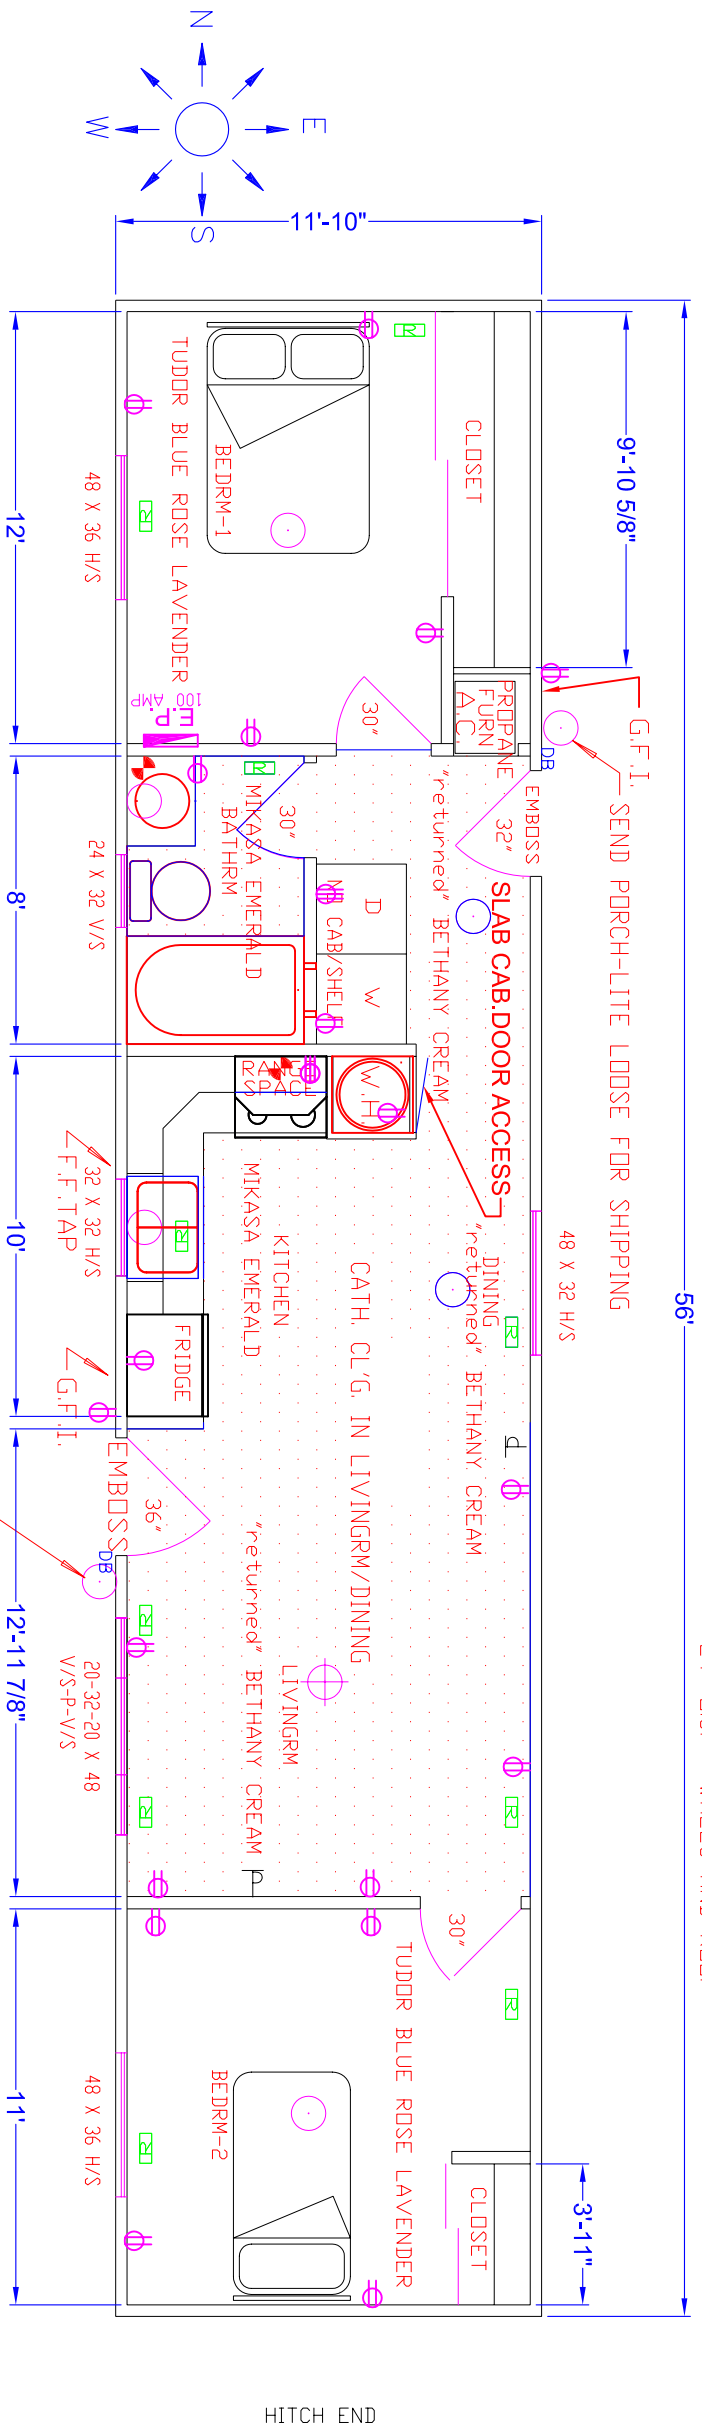

3/12 ROOF PITCH  
 4" ROOF OVERHANG  
 6" FASCIA

SOME ITEMS SHOWN MAY BE OPTIONAL.  
 GRANDDEUR HOUSING LTD. RESERVES THE RIGHT TO CHANGE OR ALTER FLOOR PLANS AND SPECIFICATIONS WITHOUT NOTICE OR OBLIGATION.

		Drawing By: <b>John Toews</b>		Rev: <b>1</b>		Built for: <b>Rental Stock</b>		TITLE: <b>Floor Plan</b>	
Date: <b>11/17/04</b>		Scale: <b>3/16" = 1'-0"</b>		Dealer Signature:		Dealer Signature:		LOCATION: <b>Ont.</b>	
Dealer: <b>Armstrong Modular Homes</b>		Checked By:		Customer Signature:		MODEL No:			