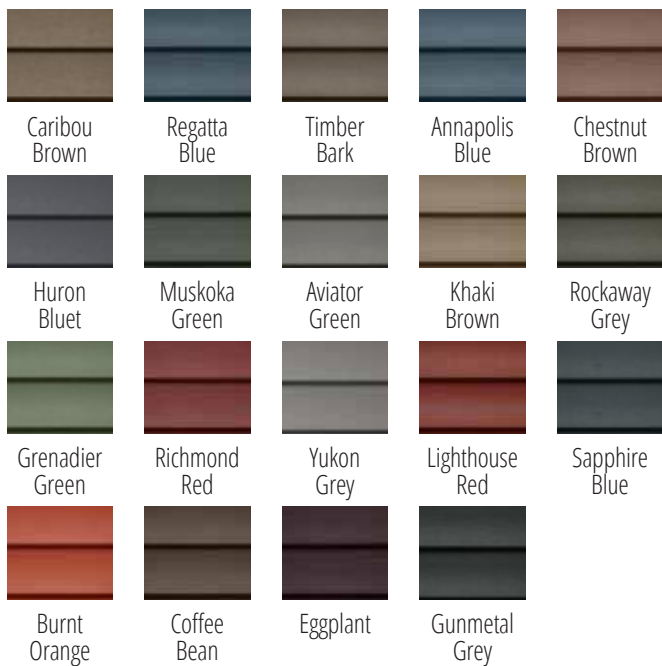

UPGRADE COLOURS - SENTRY ($$)

Standard Profile (Cove)
D4.5" Dutchlap