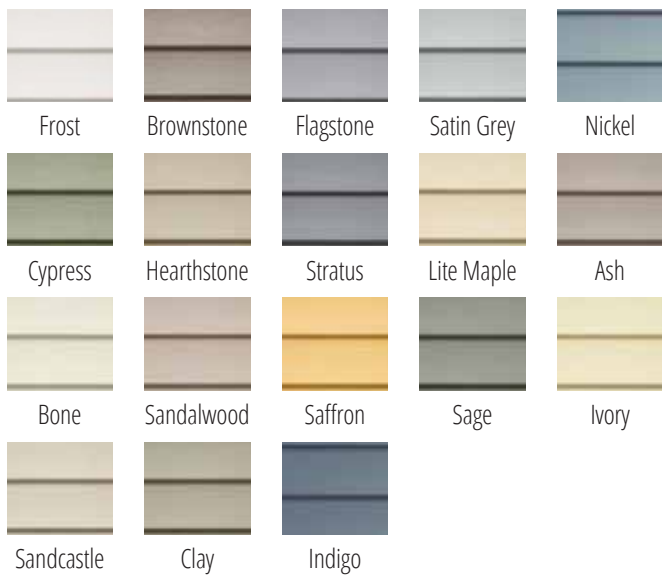

VINYL SIDING – MITTEN SIDING & ACCESSORIES

This premium product line offers a thick panel and a complete selection of bold premium & natural standard colour options. Profiles feature a cedar-grain texture in a low-gloss finish with a distinctive deep silhouette for rich shadow lines.

STANDARD COLOURS - OREGON PRIDE

Standard Profile
D4" Horizontal