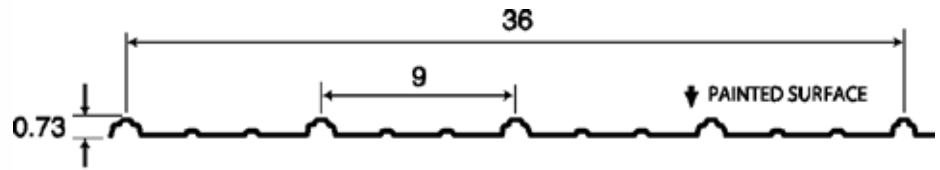

Driftwood

**STEEL ROOFING – AGWAY METALS INC. (\$\$)**

Optimum Rib, 29 Gauge.

ALL DIMENSIONS ARE IN INCHES

**COLOURS**

			
Beige	Black	Bone White	Bright Red
			
Bright White	Brite Blue	Burgundy	Charcoal
			
Coffee	Dark Brown	Dark Red	Gold
			
Green	Heron Blue	Liner White	Melcher's Green
			
Metro Brown	Pacific Turquoise	Pebble Khaki	Regent Grey
			
Slate Blue	Slate Grey	Stone Grey	Tan
			
Tile Red	White White		