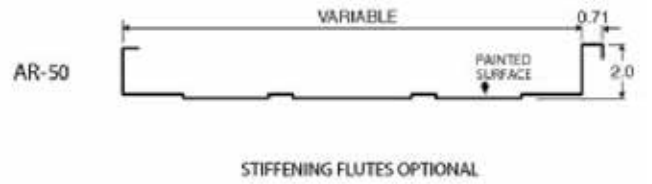

STANDING SEAM ROOFING – AGWAY METALS INC. ($$$)