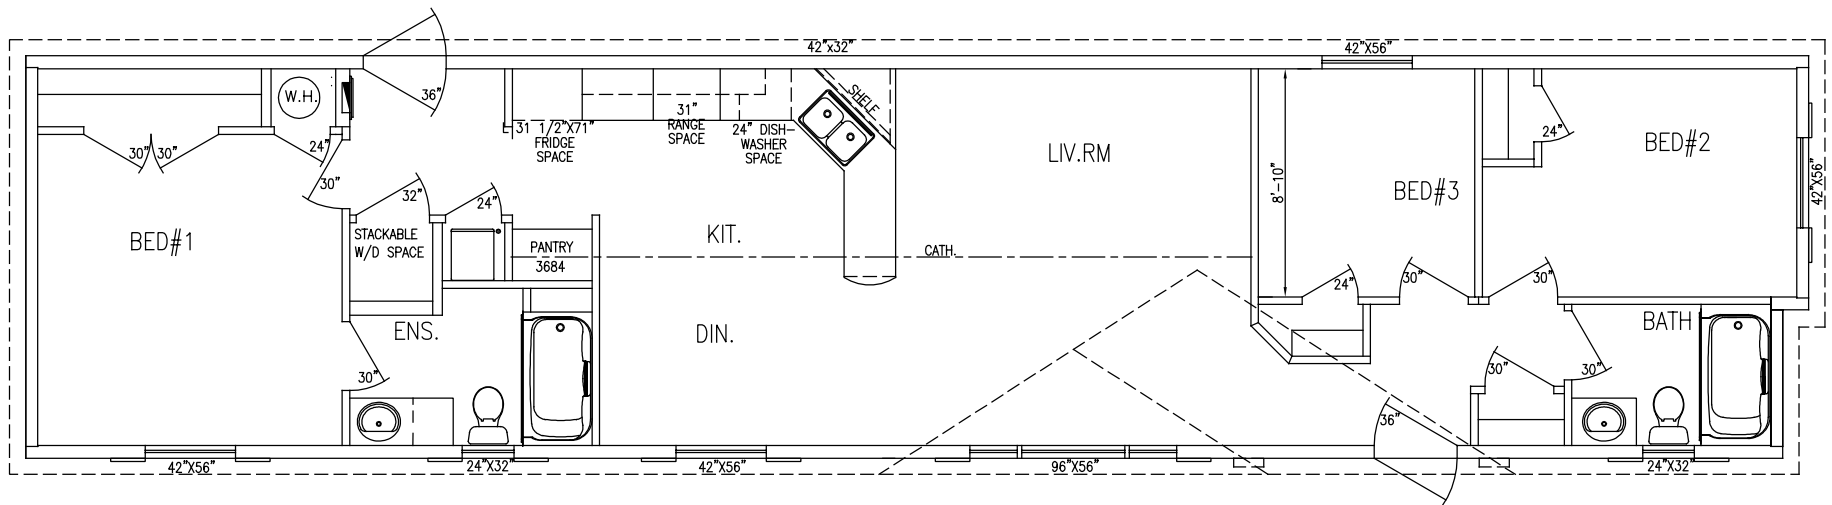

Model: Custom ARM2917  
Dimensions: 16' x 69'

Canadian Building Code: A277

Insulation

R60 Roof

R24 + 5 Wall

R31 Floors

Heat source: Forced Air Furnace

Room Sizes

BED #1: 11'9" x 12"

BED #2: 9'8" x 8'10"

BED #3: 8'4" x 8'10"

LIV: 13' 9" x 14'3"